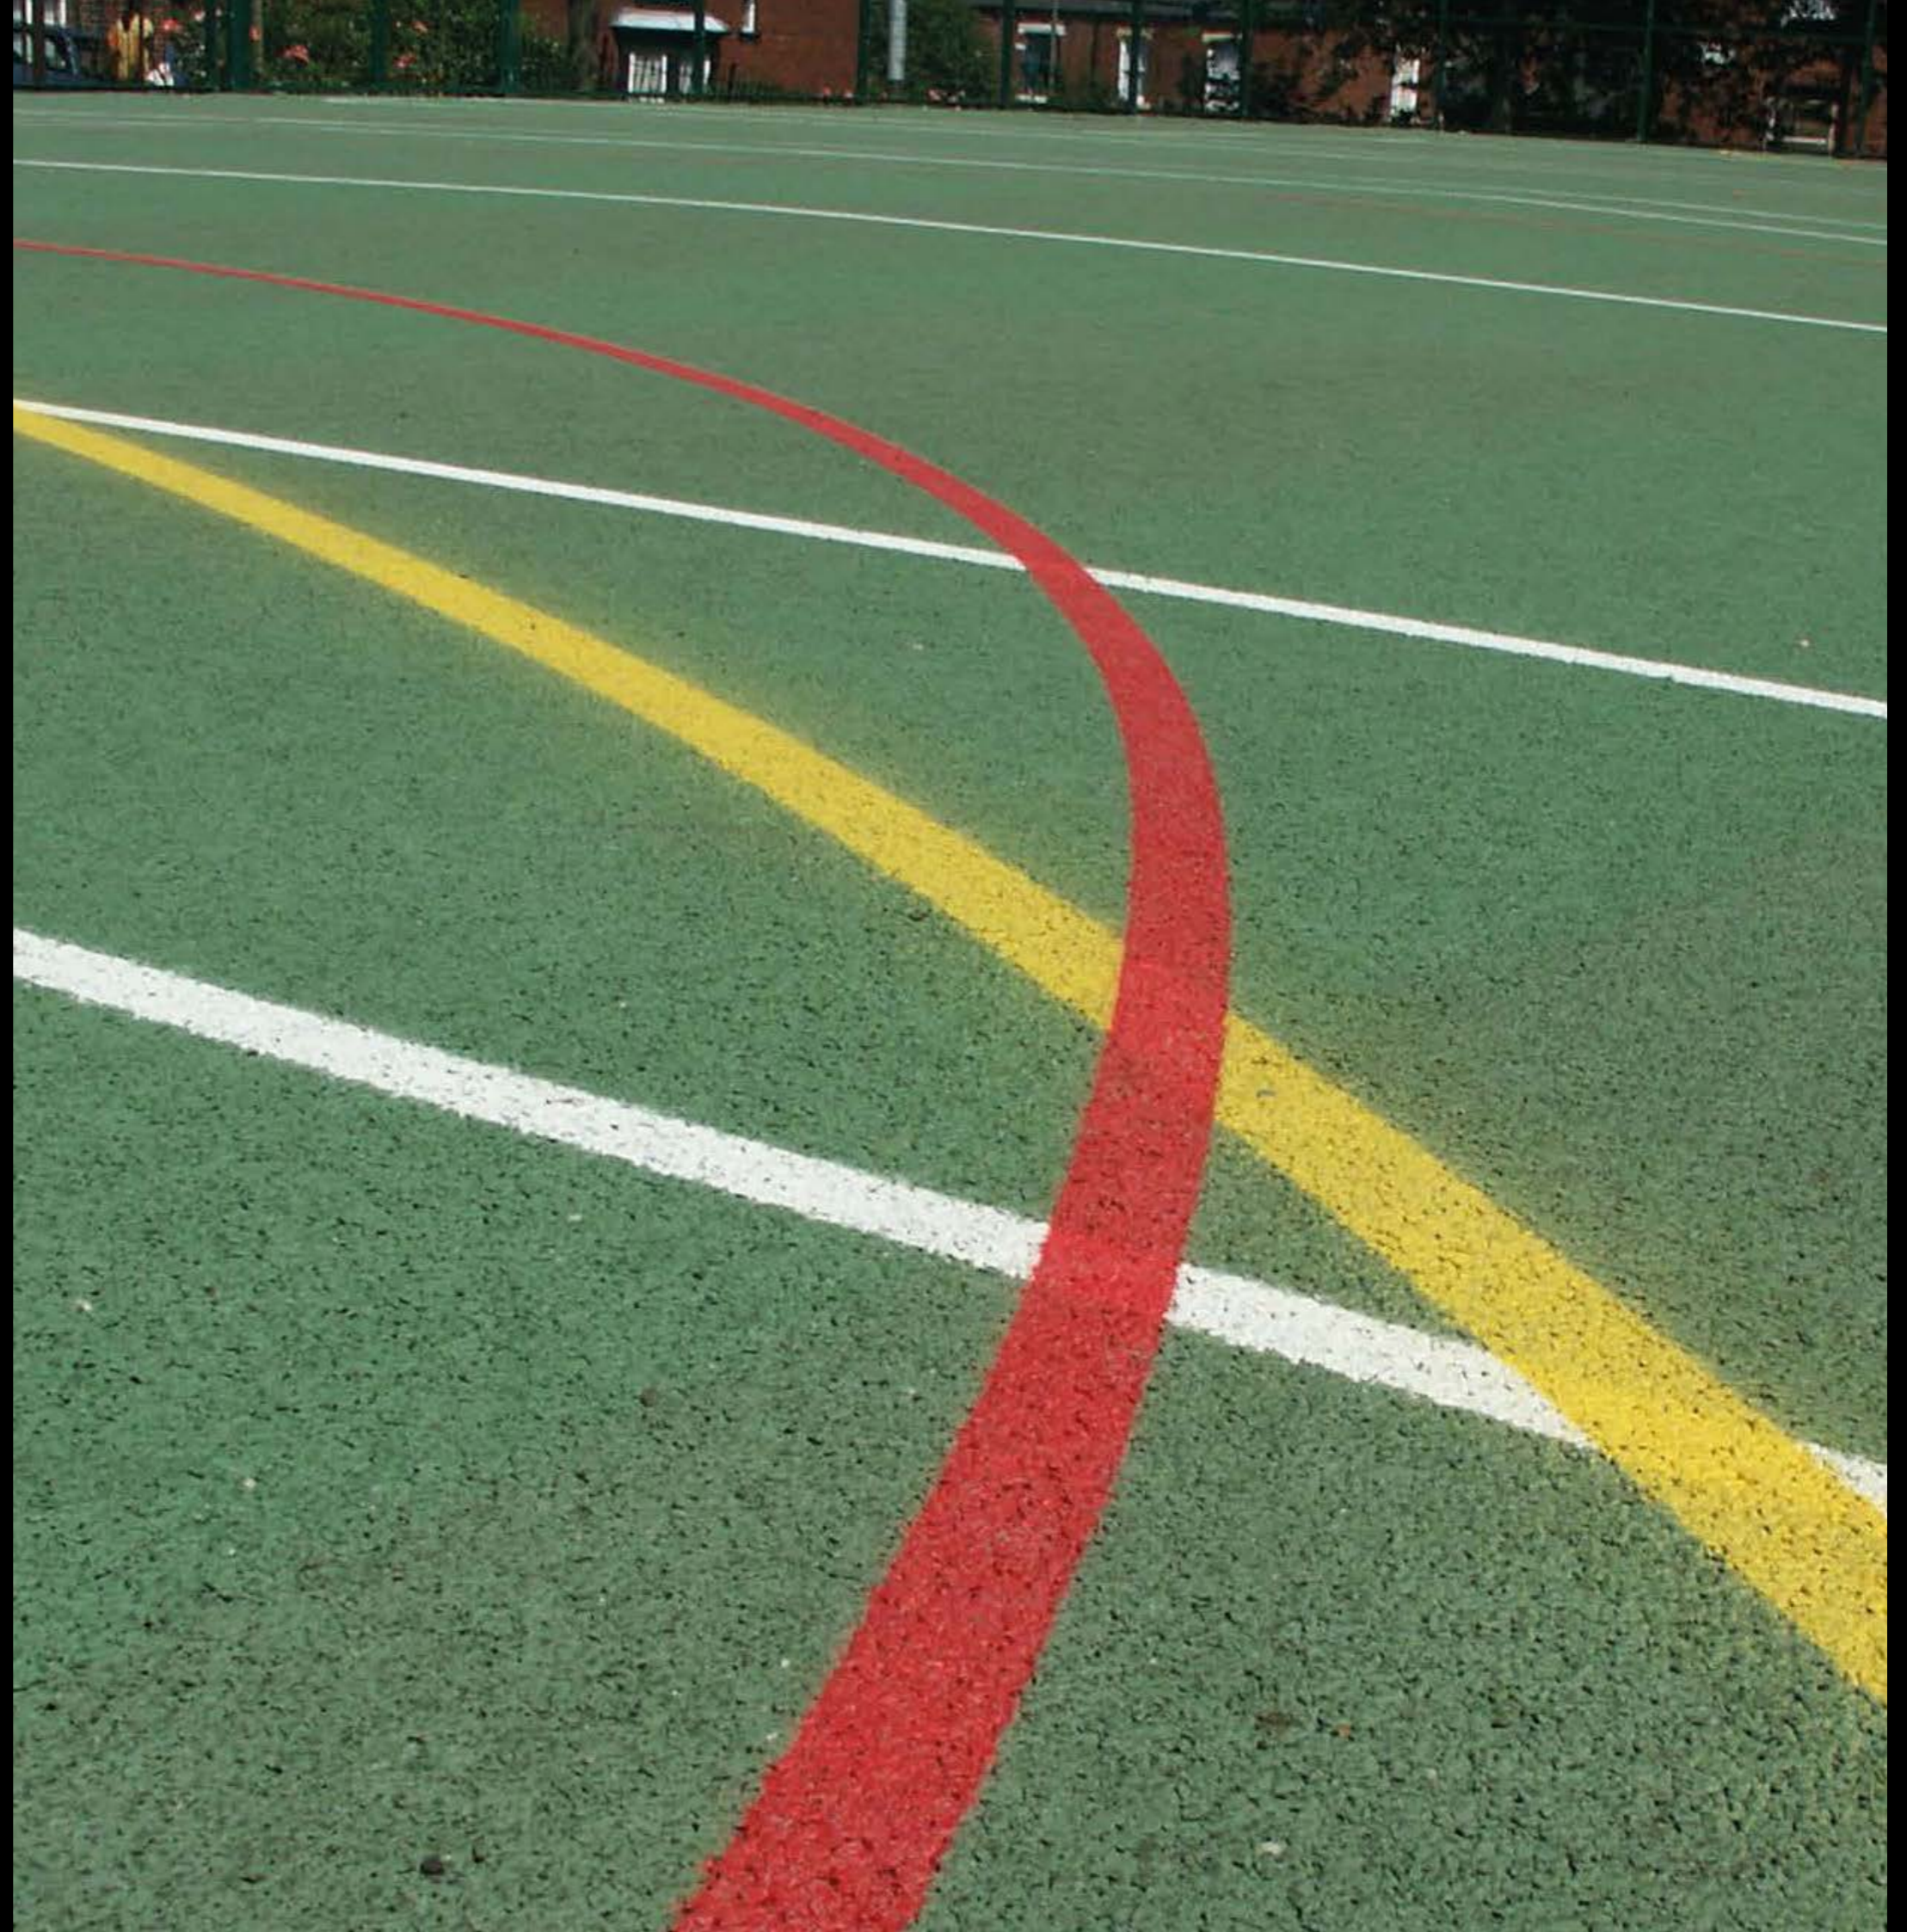

PLAYGROUND

CLASSIC RED
CLASSIC GREEN

Police HQ
Hendon

LIGHT GREY

Community Centre
Wolverhampton

MID GREY
10MM POROUS

Multi-Use Games Area

CLASSIC GREEN
6MM POROUS