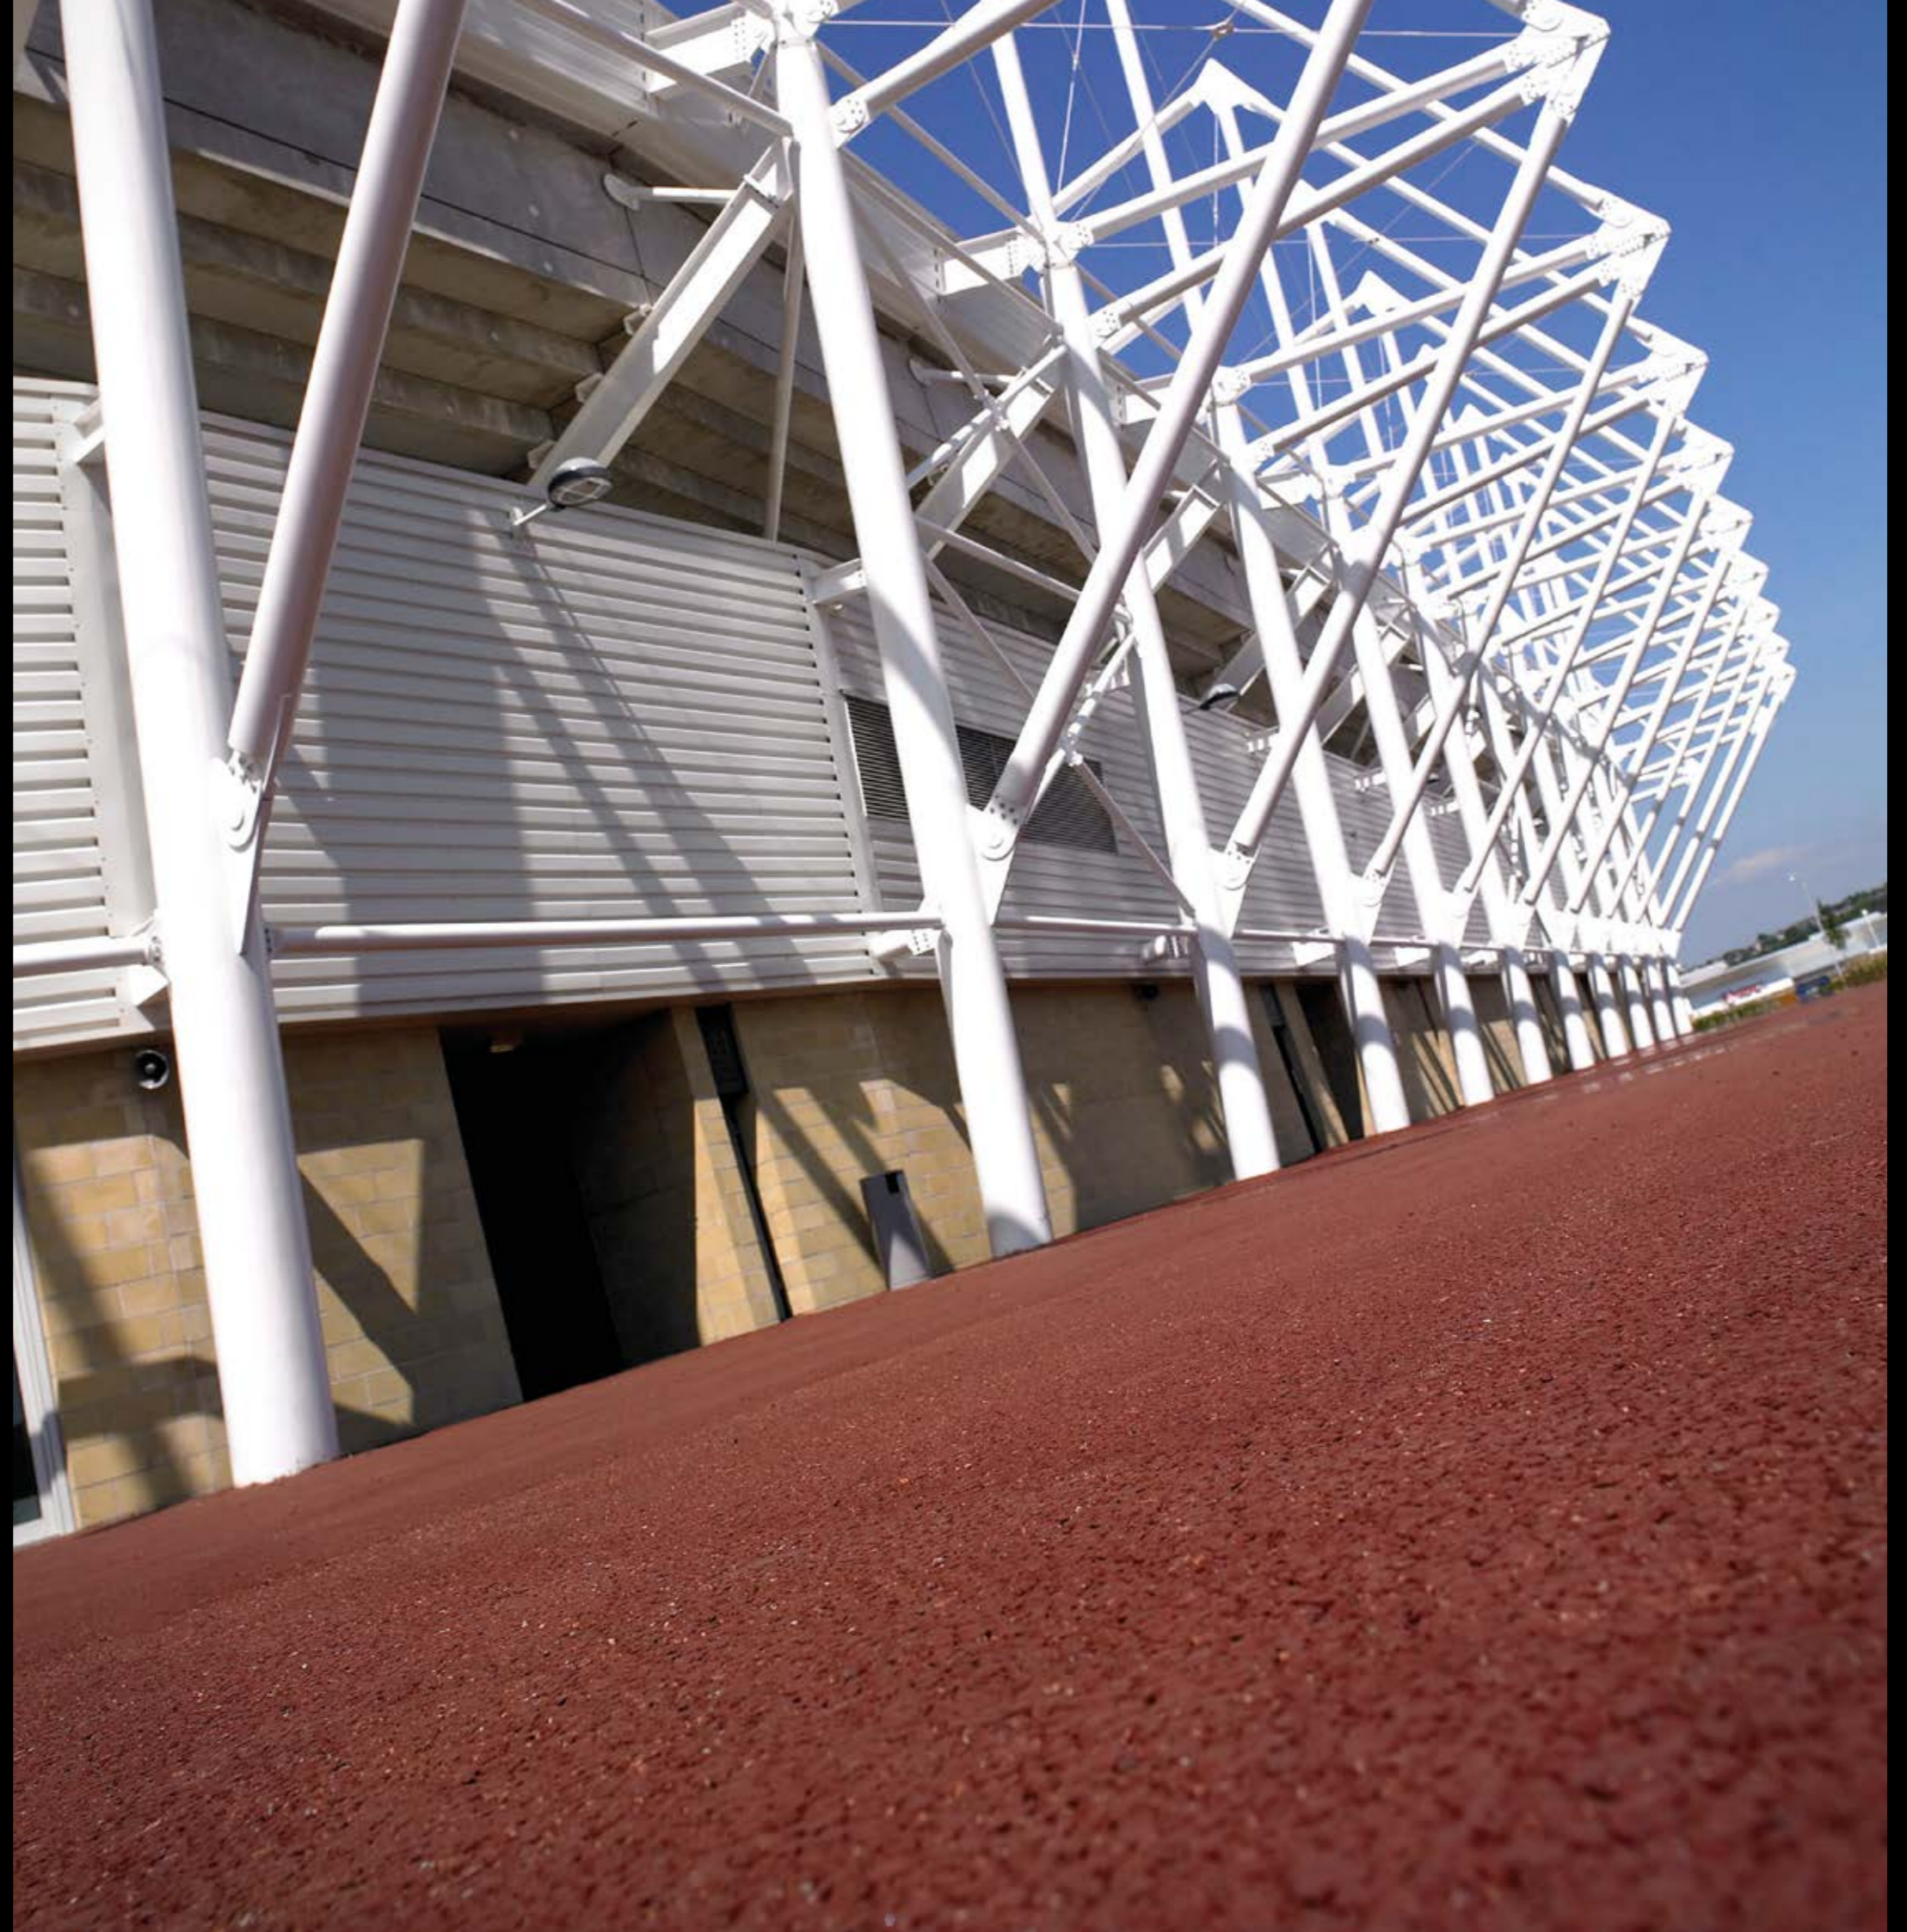

ULTICOLOUR

Tarmac. Bringing outdoor spaces to life

Apartments
Kensington

CLASSIC RED

Horse Guards Road
London

**RED
PIGMENTED
HRA**

Liberty Stadium
Swansea

CLASSIC RED

PLAYGROUND

CLASSIC RED
CLASSIC GREEN

Police HQ
Hendon

LIGHT GREY

Community Centre
Wolverhampton

MID GREY
10MM POROUS

Multi-Use Games Area

CLASSIC GREEN
6MM POROUS