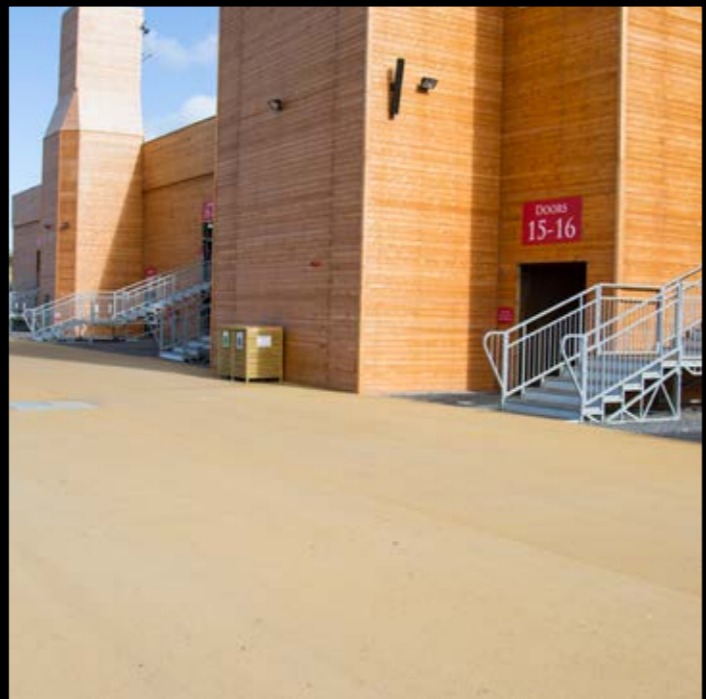

Kynren Tourist Site
Bishop Auckland