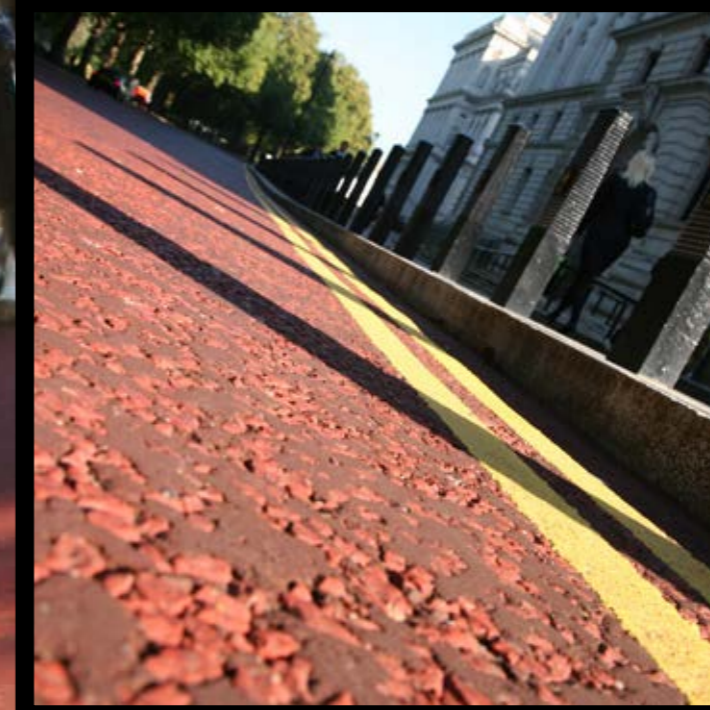

ULTICOLOUR

Tarmac. Bringing outdoor spaces to life

Apartments
Kensington

CLASSIC RED

Horse Guards Road
London

**RED
PIGMENTED
HRA**

Liberty Stadium
Swansea

CLASSIC RED

PLAYGROUND

CLASSIC RED
CLASSIC GREEN

Police HQ
Hendon

LIGHT GREY

Community Centre
Wolverhampton

MID GREY
10MM POROUS

Multi-Use Games Area

CLASSIC GREEN
6MM POROUS

Cycle Lane
Birmingham

MID BLUE

Jodrell Bank
Cheshire

NATURAL GRAVEL

School
Birmingham

ORANGE
MID BLUE
BUFF GRAVEL
MID GREY

Bus Lane
Birmingham

LEAF GREEN