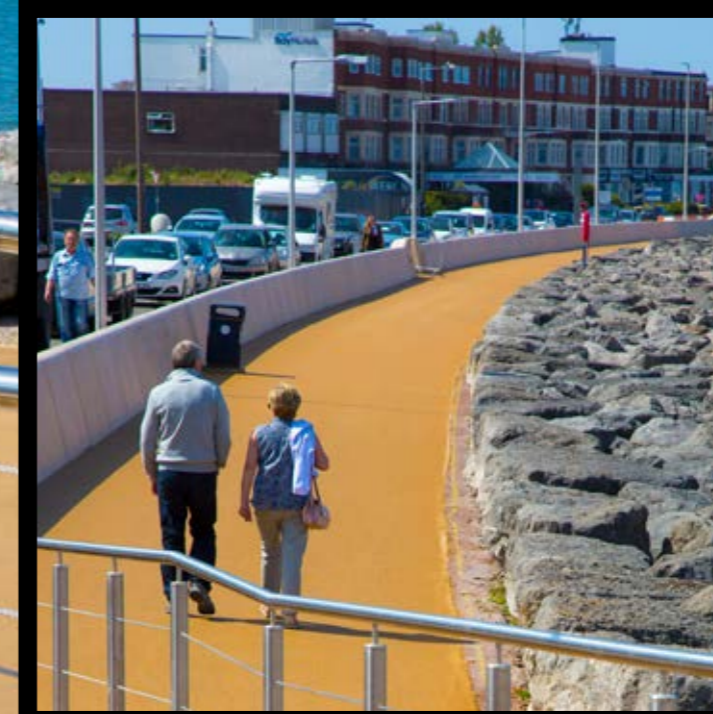

Coastal Promenade
Morecambe Bay

BUFF QUARTZITE