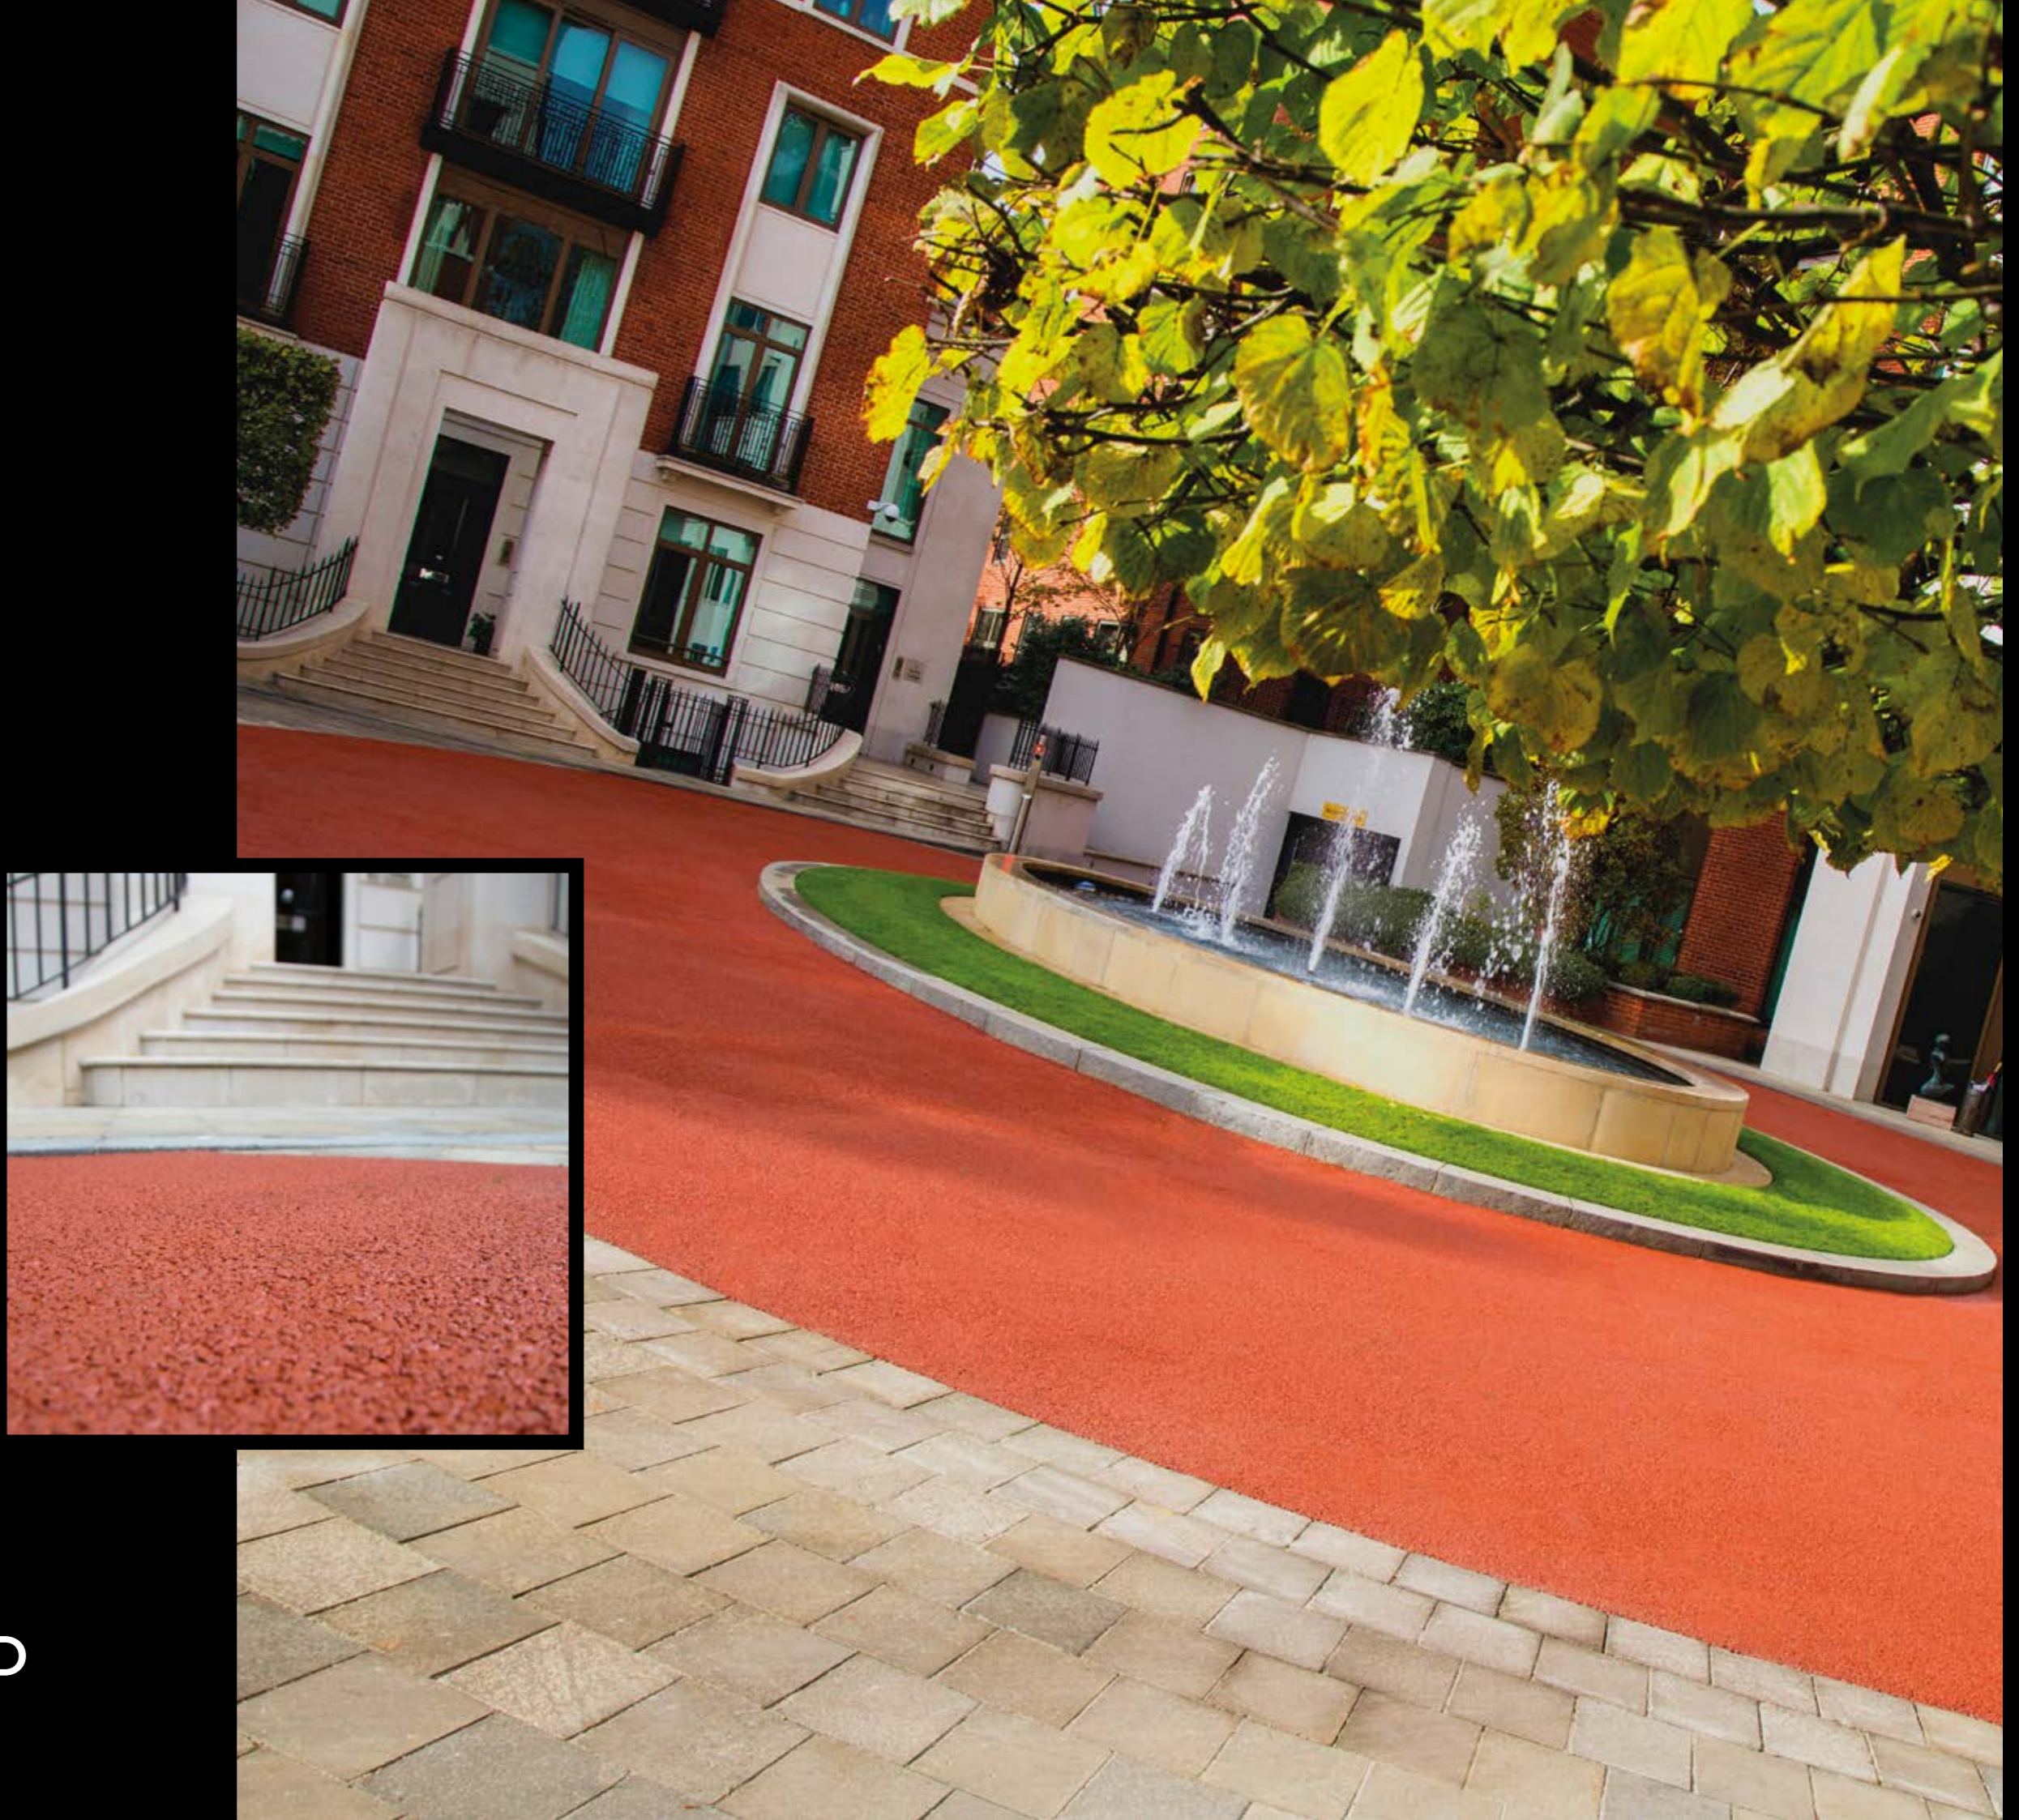

ULTICOLOUR

Tarmac. Bringing outdoor spaces to life

Apartments
Kensington

CLASSIC RED

Horse Guards Road
London

**RED
PIGMENTED
HRA**

Liberty Stadium
Swansea

CLASSIC RED

PLAYGROUND

CLASSIC RED
CLASSIC GREEN

Police HQ
Hendon

LIGHT GREY

Community Centre
Wolverhampton

MID GREY
10MM POROUS

Multi-Use Games Area

CLASSIC GREEN
6MM POROUS